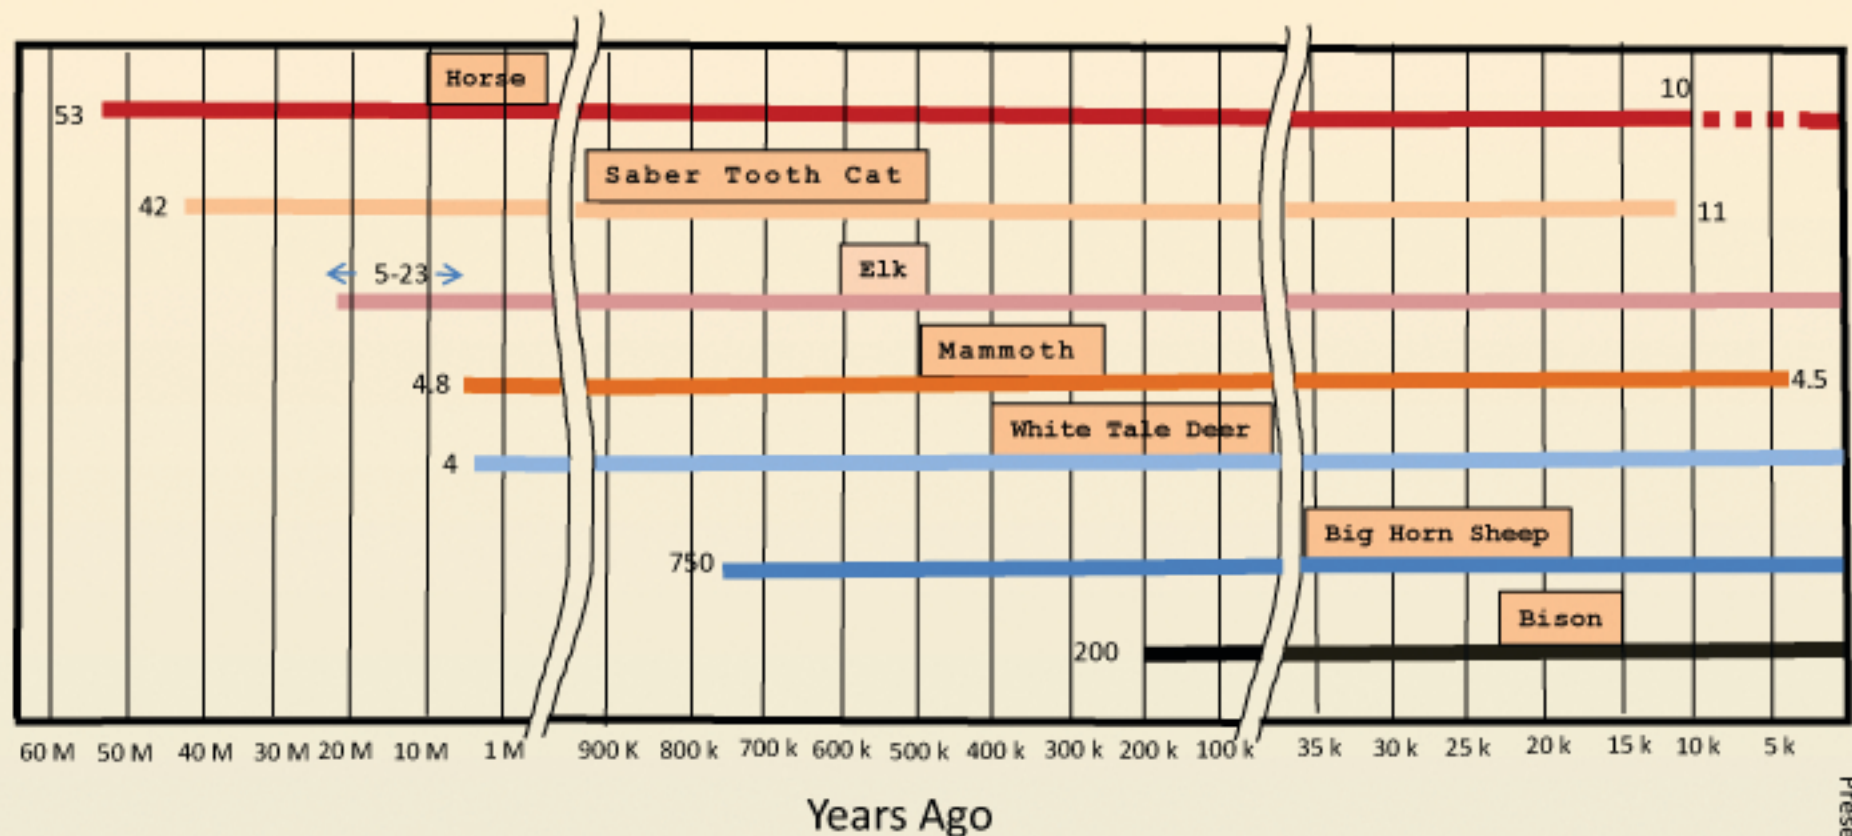

Time Line of Selected Mammals in North America

Although the horse appears to have become extinct in North America, the horse survived in Eurasia under the same climate as in North America. But the Saber Tooth Cat and Woolly Mammoth went completely extinct in the same environment. According to Claire Henderson, HISTORY DEPARTMENT, BATIMENT DE KONINCK, LAVAL UNIVERSITY QUEBEC CITY, QUEBEC CANADA, "The horse is aboriginal to North America, and biologists can offer no scientific reasons for its extinction here and not in Eurasia."